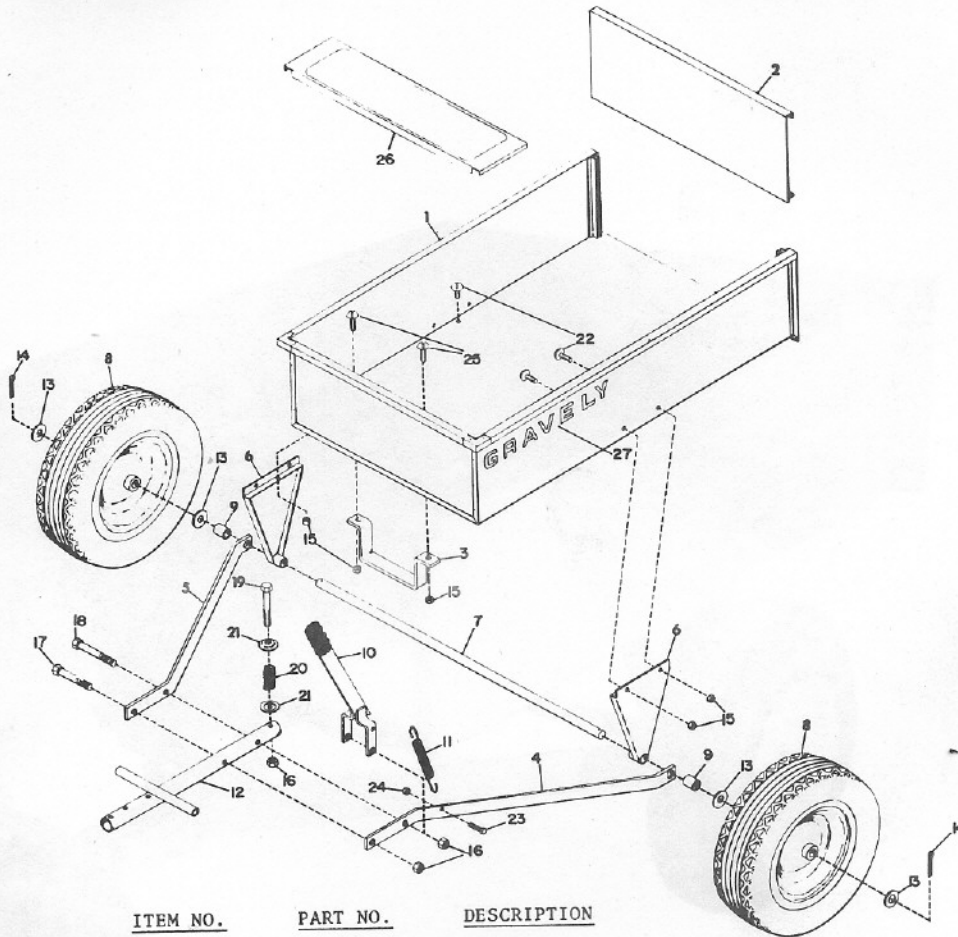

GRAVELLY ILLUSTRATED PARTS LIST

NAME: CART CONVERTIBLE TRACTOR

PART NUMBER(S): 15600

ITEM NO.	PART NO.	DESCRIPTION
1	15099P1	Body
2	15100P1	Gate, Tail
3	15101P1	Bar, Latch
4	15102P1	Brace, Drawbar Left
5	15103P1	Brace, Drawbar Right
6	15104P1	Support, Axle
7	15105P1	Axle
8	15106P1	Wheel Assembly
9	15107P1	Spacer
10	15108P1	Handle Assembly
11	15109P1	Spring
12	15216P1	Drawbar
13	151019	Washer, Flat 1-1/16 x 2 x .134
14	137253	Pin, Cotter 3/16 x 1-5/8
15	120377	Nut, Hex 3/8-16
16	120378	Nut, Hex 1/2-13
17	180192	Bolt, Hex 1/2-13 x 3-1/2
18	433156	Bolt, Hex 1/2-13 x 4-1/2
19	180194	Bolt, Hex 1/2-13 x 4
20	12613P1	Spring, Valve
21	12738P1	Locator, Valve Spring
22	160776	Screw, Machine 3/8-16 x 3/4 Pan Hd
23	180022	Bolt, Hex 1/4-20 x 1
24	120375	Nut, Hex 1/4-20
25	160825	Screw, Machine 3/8-16 x 1 Pan Hd
26	15111P1	Seat
27	19365P1	Decal, Gravely