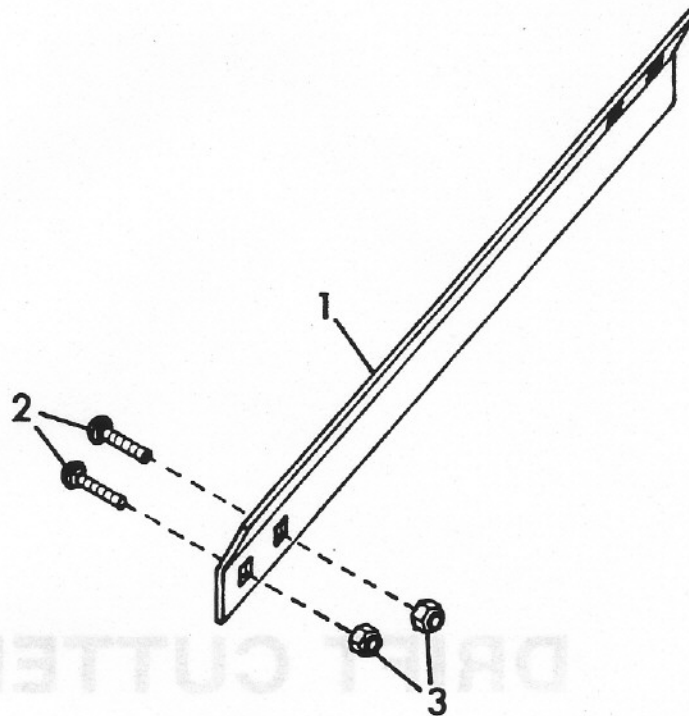

DRIFT CUTTER

ITEM NO.	PART NO.	QTY.	DESCRIPTION
1	36822	1	DRIFT CUTTER
2	156211	5	BOLT, 5/16-18 x .855 Rd Hd St AL
3	41345	5	NUT, LOCK 5/16-18

ITEM NO.	PART NO.	QTY.	DESCRIPTION
1	36822	1	BAR, CUTTER
2	126211	2	BOLT, 5/16-18 x .625 Rd Hd Sq NK
3	413447	2	NUT, LOCK 5/16-18