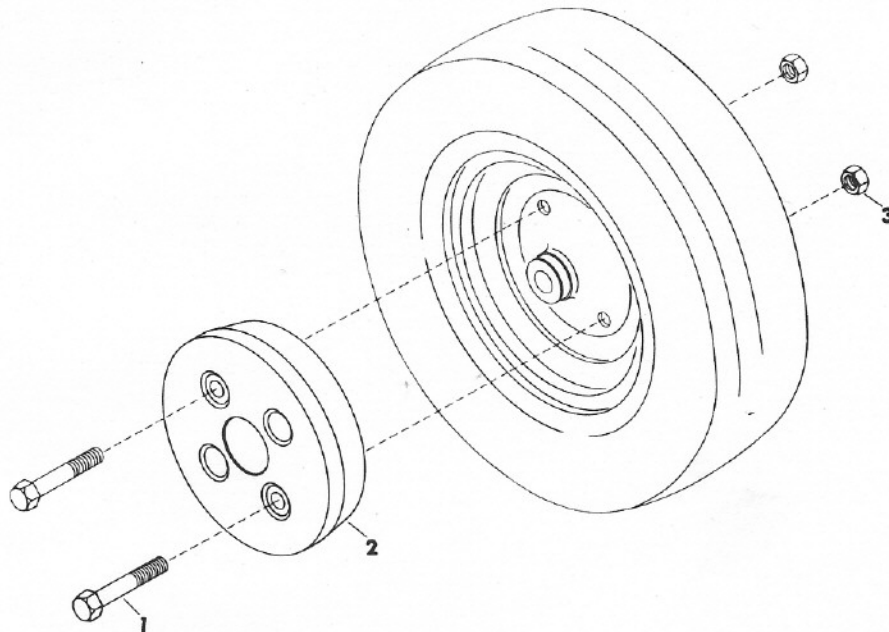

GRAVELLY ILLUSTRATED PARTS LIST

NAME: FRONT WHEEL WEIGHTS

PART NUMBER(S): 11924

Item No.	Part No.	Qty.	Description
1	180191	4	Bolt, Hex 1/2-13 x 3.25
2	11926	2	Weight, 15 lb., Front
3	435507	4	Nut, Lock; 1/2-13 Washer