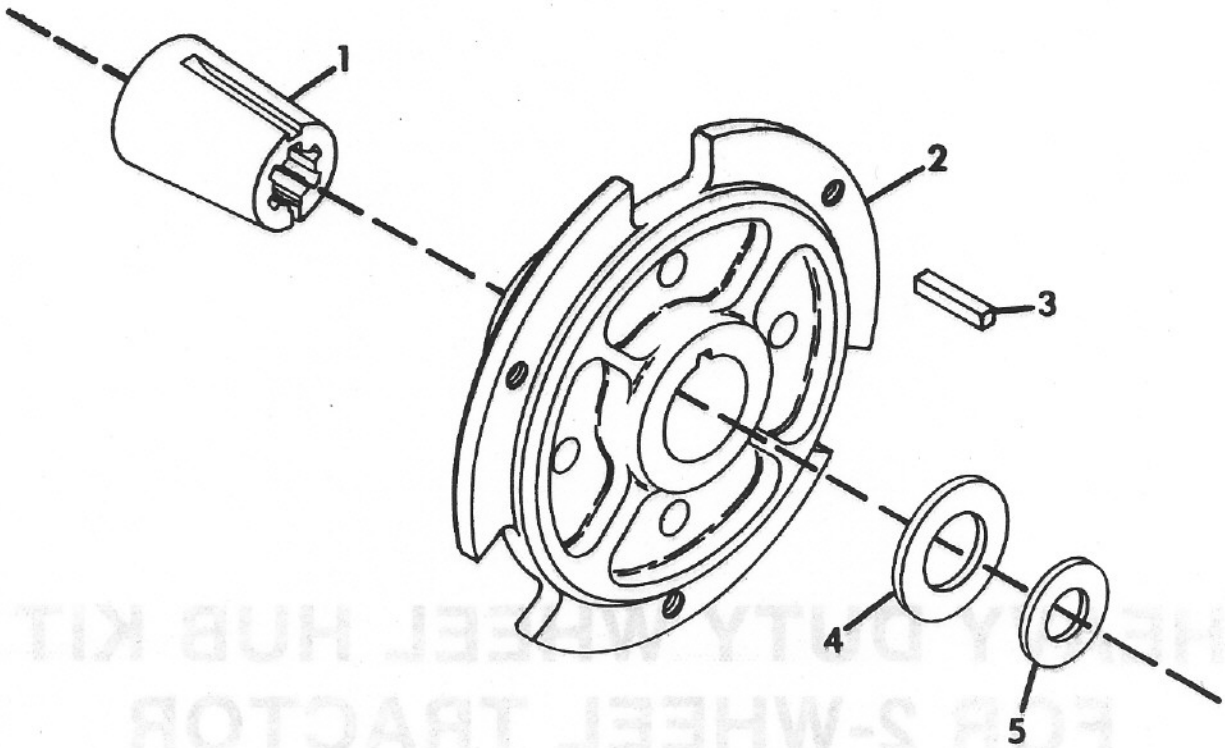

HEAVY DUTY WHEEL HUB KIT FOR 2-WHEEL TRACTOR

DESCRIPTION	QTY	PART NO.	ITEM NO.
Hub, Heavy	1	38225	1
Washer, Flat (1.125x1.125x.125)	2	38226	2
Washer, Flat (1.125x1.125x.125)	2	38227	3
Washer, Flat (1.125x1.125x.125)	2	38228	4
Washer, Flat (1.125x1.125x.125)	2	38229	5

ITEM NO.	PART NO.	QTY.	DESCRIPTION
1	38230	2	Insert, Hub
2	38231	2	Hub, Wheel
3	18345	2	Key, Square .250x1.250
4	38229	2	Washer, Flat Hard
5	35640	2	Washer, Flat .812x1.469x.130