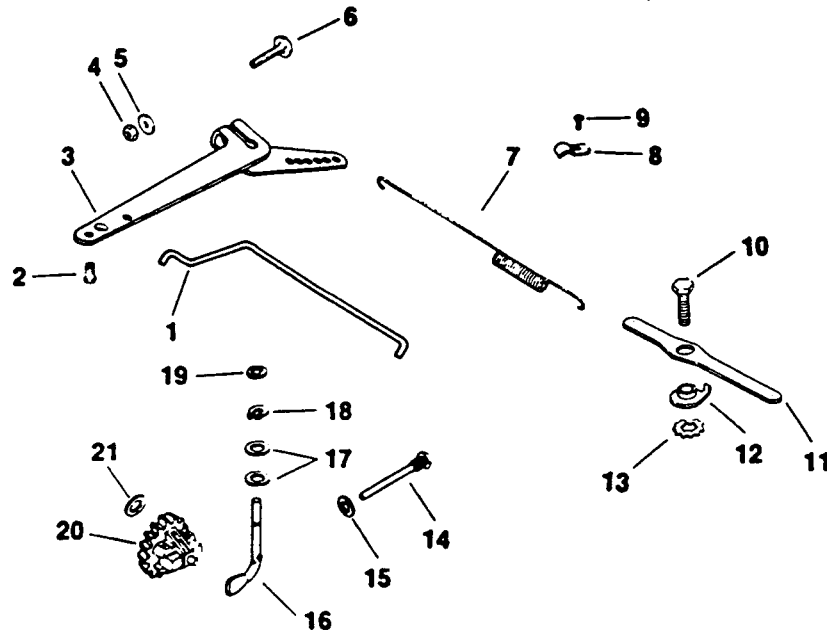

FLYWHEEL - GROUP 13

ITEM NO.	KOHLER PART NO.	GRAVELY PART NO.	DESCRIPTION
1	52 025 36	42338	Flywheel
2	52 468 15	46145	Washer, plain
3	25 086 24	34179	Screw, hex cap 3/8-24x1.25
4	X-286-17	15987	Key, square 3/16x1-3/8
5	25 157 01	42339	Fan
6	25 112 04	42340	Spacer 1/8" (4)
7	25 086 21	42341	Screw, hex wash. hd. 1/4-20x5/8 (4)
8	25 162 01	42342	Screen, grass

FUEL PUMP - GROUP 14

ITEM NO.	KOHLER PART NO.	GRAVELY PART NO.	DESCRIPTION
1	52 353 04	39272	Line, fuel 1/4" I.D. x 6-3/4" long
2	X-426-9	22146	Clamp, hose (4)
3	25 155 02	14745	Connector, 90 hose (2)
4	52 559 01	32581	Pump, fuel assembly (includes 5 & 6)
5	25 041 05	43979	Gasket, fuel pump
6	X-25-63	32685	Washer, plain 1/4 (2)
7	47 086 08	32587	Screw, pozidriv T.H. 1/4-20x5/8 (2)
8	X-274-8	38091	Elbow, 45 Degree Street
9	X-380-1	24939	Connector, Straight Hose
10	25 353 02	40740	Line, fuel 1/4" I.D. x 3" long
11	25 050 01	40742	Filter, fuel

GOVERNOR - GROUP 17

ITEM NO.	KOHLER PART NO.	GRAVELY PART NO.	DESCRIPTION
1	82 755 07	48740	Kit, Governor Linkage (includes 2)
2	25 158 09	48738	Bushing (2)
3	52 186 06	44045	Arm, governor
4	X-81-1	120375	Nut, hex 1/4-20
5	X-25-72	10954	Washer, plain 1/4
6	52 211 04	32620	Screw, R.H. sq. neck 1/4-20x1
7	52 091 05	32541	Spring, governor
8	235778	32488	Clamp, cable (2)
9	X-67-97	32614	Screw, hex wash. hd. 10-24x7/16 (2)
10	52 086 11	40796	Screw, 1/4-20x5/8 tapping
11	52 119 02	32553	Lever, speed control
12	234614	32487	Stop, governor
13	X-22-12	32589	Washer, I.T./E.T. 1/4
14	231355	10833	Pin, governor stop
15	X-25-12	34171	Washer, plain 1/4
16	52 078 04	32497	Shaft, governor cross
17	X-25-102	42345	Washer, plain 1/4 (2)
18	X-269-28	32592	Retainer, governor
19	X-25-63	32685	Washer, plain 1/4
20	A-235743-S	10823	Kit, governor
21	237022	19550	Washer, Thrust