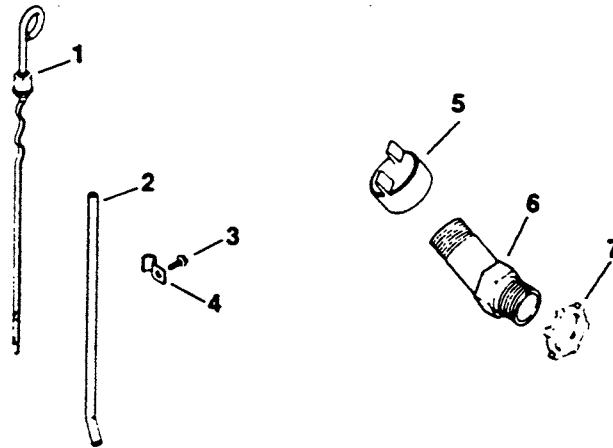

DIPSTICK - GROUP 10

ITEM NO.	KOHLER PART NO.	GRAVELY PART NO.	DESCRIPTION
1	52 038 04	32520	Dipstick, 11-5/16" blade
2	52 123 09	32554	Tube, oil level
3	X-67-64	32610	Screw, 10-32x3/8"
4	52 154 01	32559	Clip, tube
5	52 173 01	37962	Cap, pipe
6	52 134 04	37960	Tube, oil fill
7	X-427-1	37961	Nut, lock