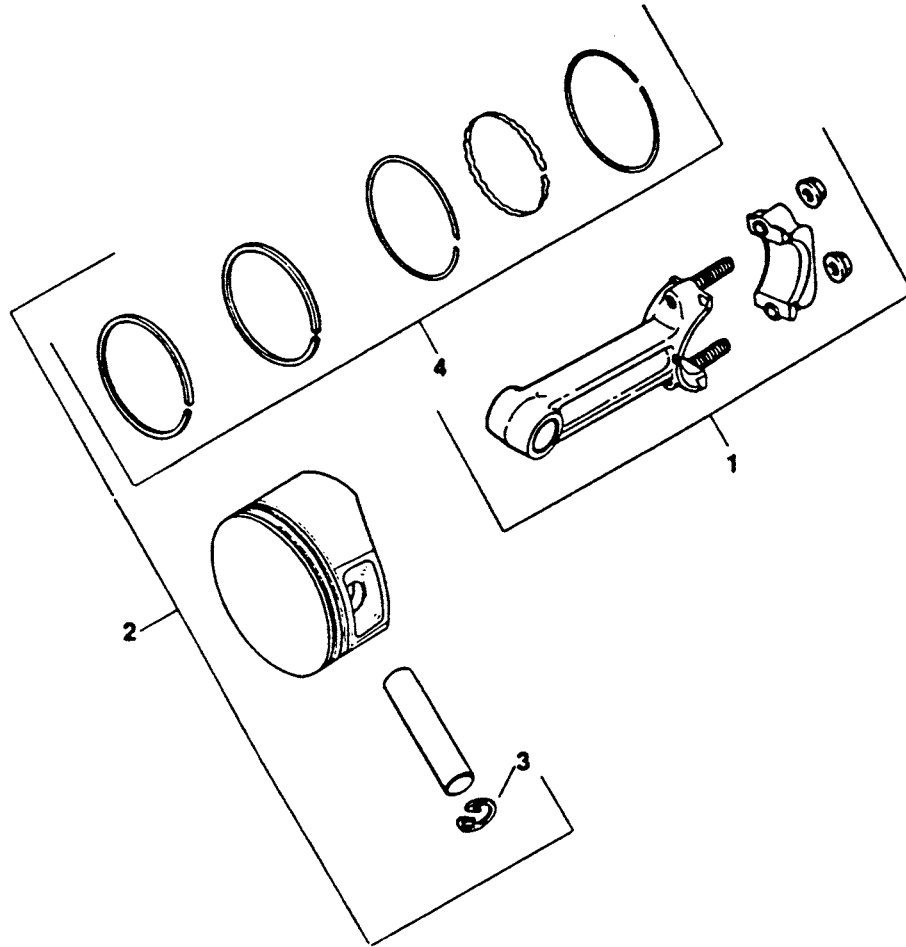

PISTON AND ROD - GROUP 22

ITEM NO.	KOHLER PART NO.	GRAVELY PART NO.	DESCRIPTION
1	52 067 67	40783	Connecting rod (Std.) (2)
	52 067 68	40784	Connecting rod (.010) (2)
2	52 874 11	41019	Piston w/Ring Set (Std.) (2)
	52 874 12	41020	Piston w/Ring Set (.003) (2)
	52 874 13	41021	Piston w/Ring Set (.010) (2)
	52 874 14	41022	Piston w/Ring Set (.020) (2)
	52 874 15	41023	Piston w/Ring Set (.030) (2)
3	230004	15628	Retainer, piston pin (4)
4	52 108 09	40790	Ring set (Std. & .003) (2)
	52 108 10	40791	Ring set (.010) (2)
	52 108 11	40792	Ring set (.020) (2)
	52 108 12	40793	Ring set (.030) (2)