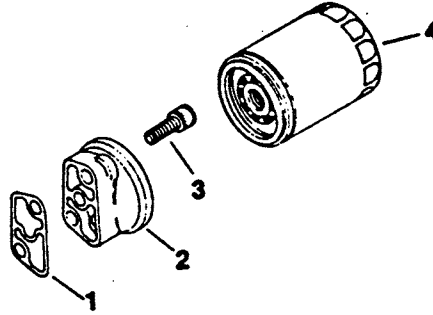

OIL FILTER - GROUP 29

ITEM NO.	KOHLER PART NO.	GRAVELY PART NO.	DESCRIPTION
1	52 041 16	42363	Gasket, oil filter
2	52 181 03	46146	Adapter, oil filter
3	X-55-15	42365	Screw, socket hd cap 5/16-18x1-1/4 (2)
4	52 050 02	42366	Filter, oil

LOW OIL PRESSURE SWITCH - GROUP 32

ITEM NO.	KOHLER PART NO.	GRAVELY PART NO.	DESCRIPTION
1	52 099 06	41937	Switch, Pressure
	25 113 05	46147	Decal, Oil Sentry Protection
	52 755 94	46148	Gasket Set
	52 522 69	42375	Short Block