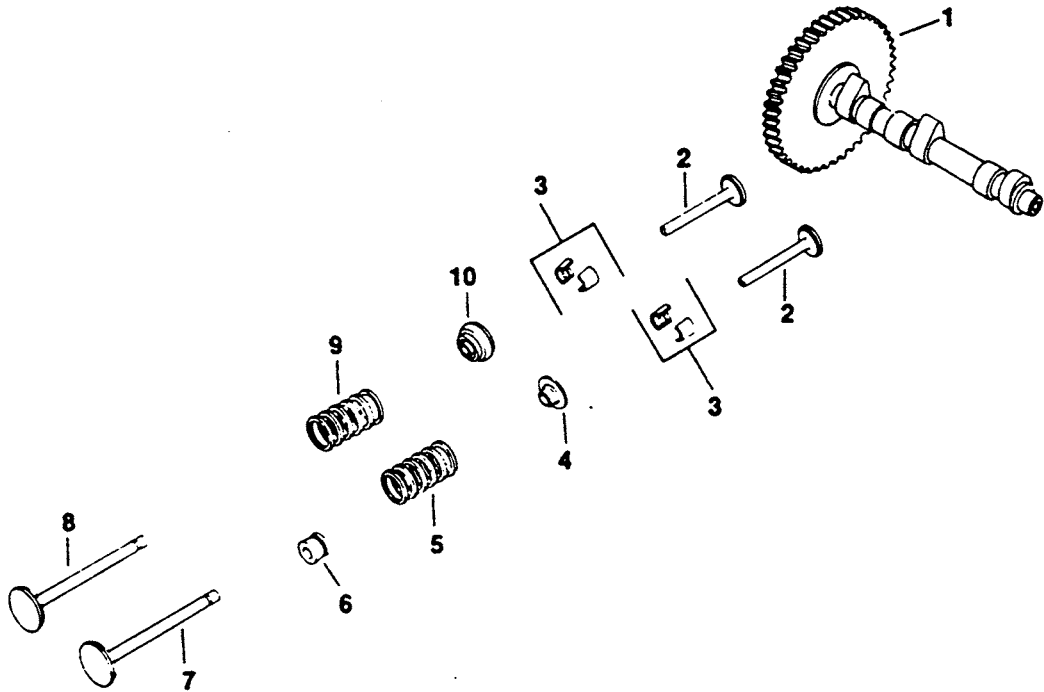

BAFFLES AND SHROUD - GROUP 2

ITEM NO.	KOHLER PART NO.	GRAVELY PART NO.	DESCRIPTION
1	52 124 23	33932	Baffle, #1 cylinder head
2	X-67-64	32610	Screw, hex wash. hd. 10-32x7/16 (4)
3	X-22-22	42311	Washer, E.T. #10 (4)
4	52 146 05	32558	Plate, deflector (2)
5	52 265 04	32570	Deflector
6	52 027 34	46142	Housing, blower
7	X-67-83	32612	Screw, hex wash. hd. 1/4-20x7/16 (24)
8	52 063 21	42369	Baffle, #2 cylinder head
9	52 063 01	32530	Baffle, #2 cylinder top
10	52 217 01	32568	Support, upper housing
	52 113 11	42313	Decal, plate adjusting warning

CAMSHAFT AND VALVES - GROUP 4

ITEM NO.	KOHLER PART NO.	GRAVELY PART NO.	DESCRIPTION
1	82 755 09 52 012 08	42314 48742	Camshaft(Before Serial No. 1816500656) Camshaft(After Serial No. 1816500646)
2	82 755 09 52 019 02	42314 37944	Tappet (4)(Before Serial No. 1816500656) Tappet (4)(After Serial No. 1816500646)
3	41 755 10	10785	Kit, retainer (4)
4	230011	10781	Retainer, intake valve spring (2)
5	25 089 01	42316	Spring, intake valve (2)
6	52 032 13	42317	Seal, intake valve stem (2)
7	52 017 08	42370	Valve, intake (2)
8	52 016 02	42371	Valve, exhaust (2)
9	25 089 01	42316	Spring, exhaust valve (2)
10	52 413 01	42320	Rotator, exhaust valve (2)

OIL PUMP - GROUP 25

ITEM NO.	KOHLER PART NO.	GRAVELY PART NO.	DESCRIPTION
1	52 393 09	42362	Rotor set
2	52 144 05	32557	Shaft, oil pump
3	52 043 05	37968	Gear, oil pump
4	52 422 01	32575	Spacer Shim (A.R. Max. 2)
5	X-280-25	32594	Pin, roll
6	52 096 03	32543	Cover, oil pump
7	X-67-64	32610	Screw, hex wash. hd. 10-32x7/16 (4)