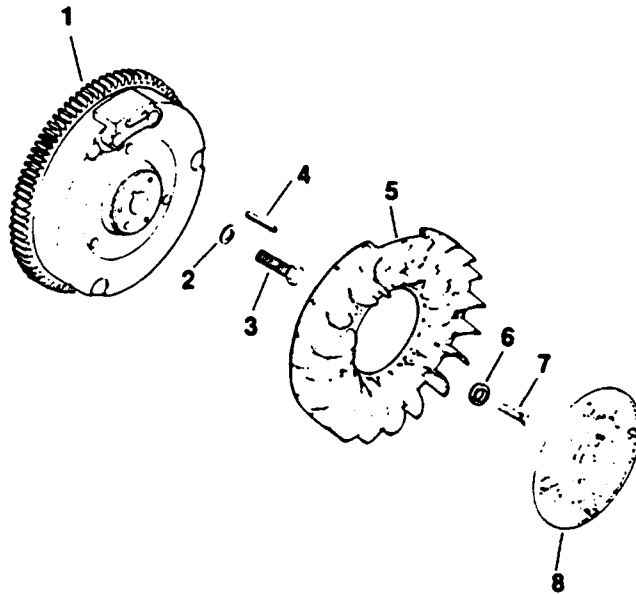

FLYWHEEL - GROUP 13

ITEM NO.	KOHLER PART NO.	GRAVELY PART NO.	DESCRIPTION
1	52 025 36	42338	Flywheel
2	52 468 15	46145	Washer, plain
3	25 086 24	34179	Screw, hex cap 3/8-24x1.25
4	X-286-17	15987	Key, square 3/16x1-3/8
5	25 157 01	42339	Fan
6	25 112 04	42340	Spacer 1/8" (4)
7	25 086 21	42341	Screw, hex wash. hd. 1/4-20x5/8 (4)
8	25 162 01	42342	Screen, grass