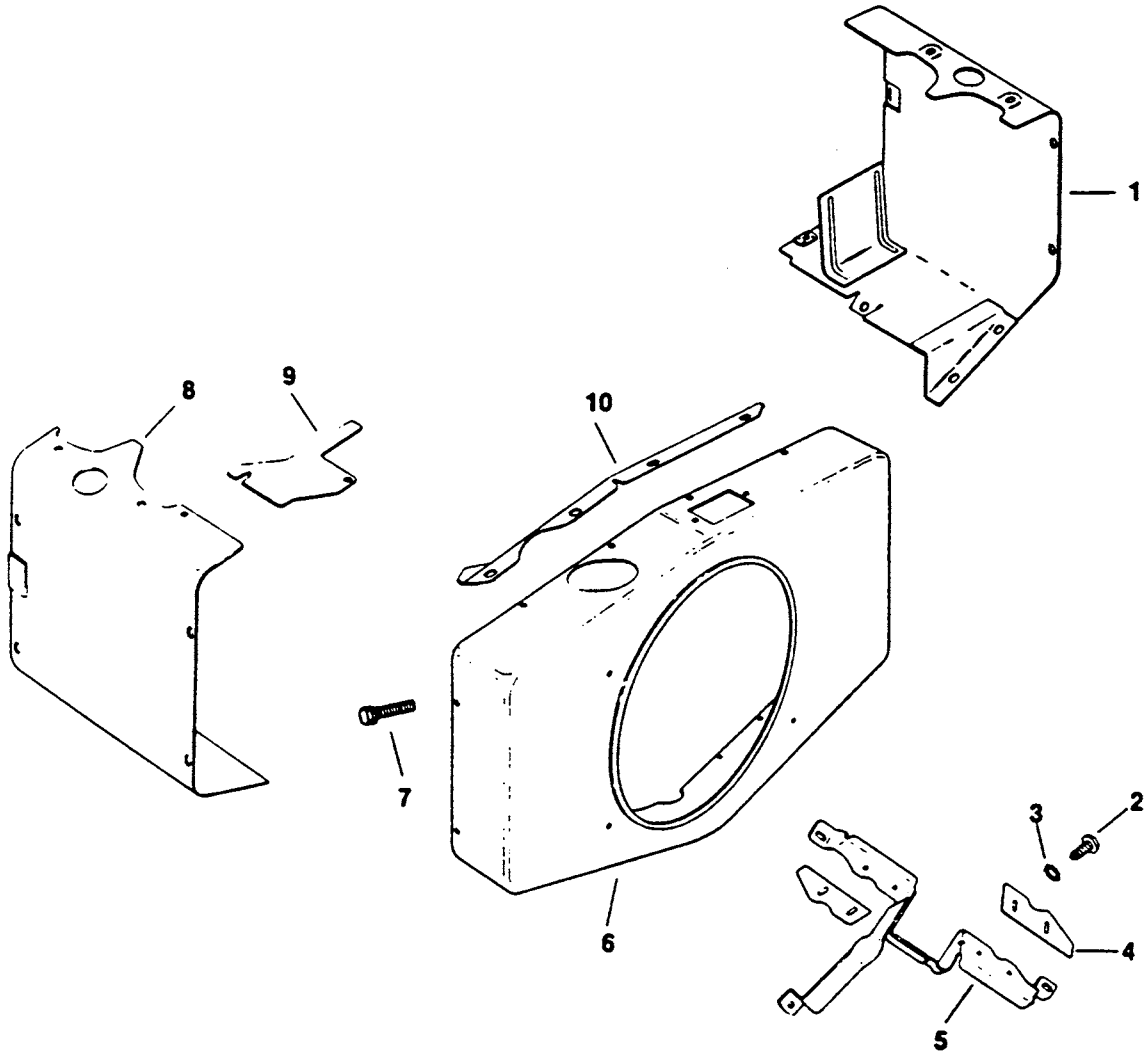

BAFFLES AND SHROUD - GROUP 2

ITEM NO.	KOHLER PART NO.	GRAVELY PART NO.	DESCRIPTION
1	52 124 23	33932	Baffle, #1 cylinder head
2	X-67-64	32610	Screw, hex wash. hd. 10-32x7/16 (4)
3	X-22-22	42311	Washer, E.T. #10 (4)
4	52 146 05	32558	Plate, deflector (2)
5	52 265 04	32570	Deflector
6	52 027 34	46142	Housing, blower
7	X-67-83	32612	Screw, hex wash. hd. 1/4-20x7/16 (24)
8	52 063 21	42369	Baffle, #2 cylinder head
9	52 063 01	32530	Baffle, #2 cylinder top
10	52 217 01	32568	Support, upper housing
	52 113 11	42313	Decal, plate adjusting warning