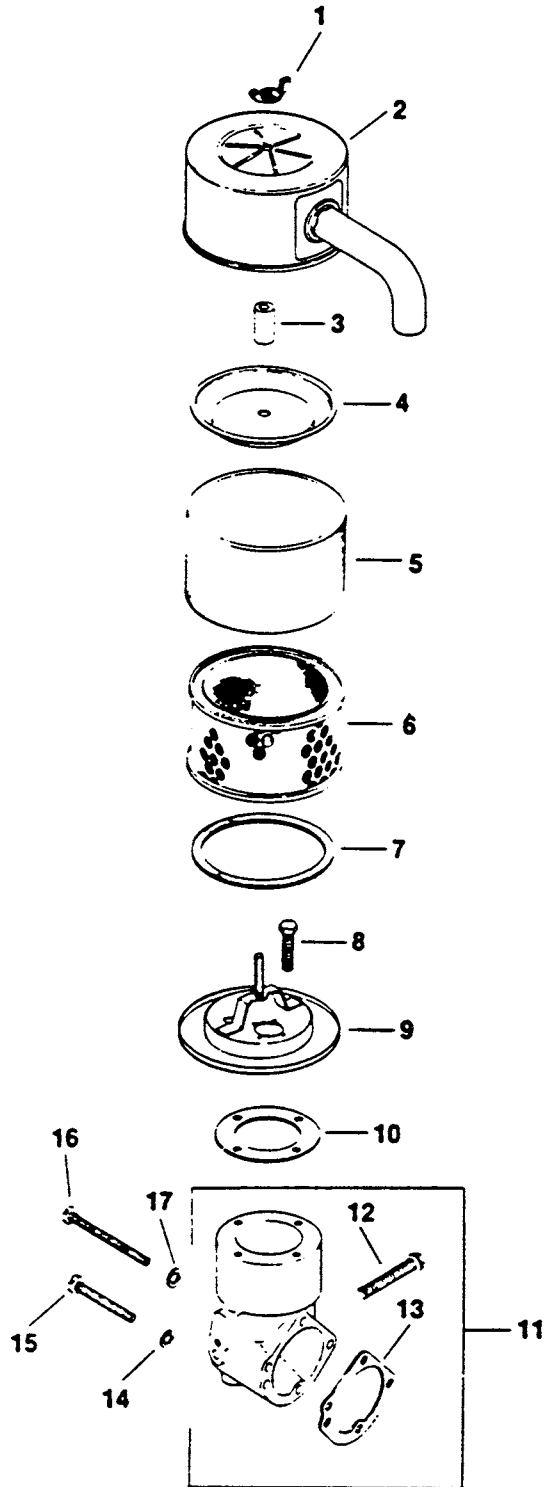

AIR INTAKE - GROUP 1

AIR INTAKE - GROUP 1

ITEM NO.	KOHLER PART NO.	GRAVELY PART NO.	DESCRIPTION
1	X-276-7	10413	Wing nut 1/4-20
2	52 096 35	46139	Cover, air cleaner
3	231032	10772	Seal, element cover
4	52 082 04	35336	Cover, element
5	45 083 01	34768	Element, Precleaner
6	45 083 02	34766	Element
7	237423	35337	Seal, air cleaner cover
8	X-67-98	42688	Screw, hex wash.hd.10-32x9/16(4)
9	52 201 06	35388	Base, air cleaner
10	277093	35339	Gasket, base
11	52 754 01	46141	Kit, Elbow (Includes 12 & 13)
12	52 086 11	40796	Screw, 1/4-20x5/8 Tapping
13	25 041 06	46140	Gasket, elbow
14	X-22-9	14773	Washer, I.T. #10 (2)
15	X-50-57	32605	Screw, sltd. pan hd. 10-32x1-1/2 (2)
16	X-50-37	32604	Screw, sltd. pan hd. 10-32x2-1/4
17	X-25-79	10921	Washer, plain #10
	25 113 07	44013	Decal, air cleaner