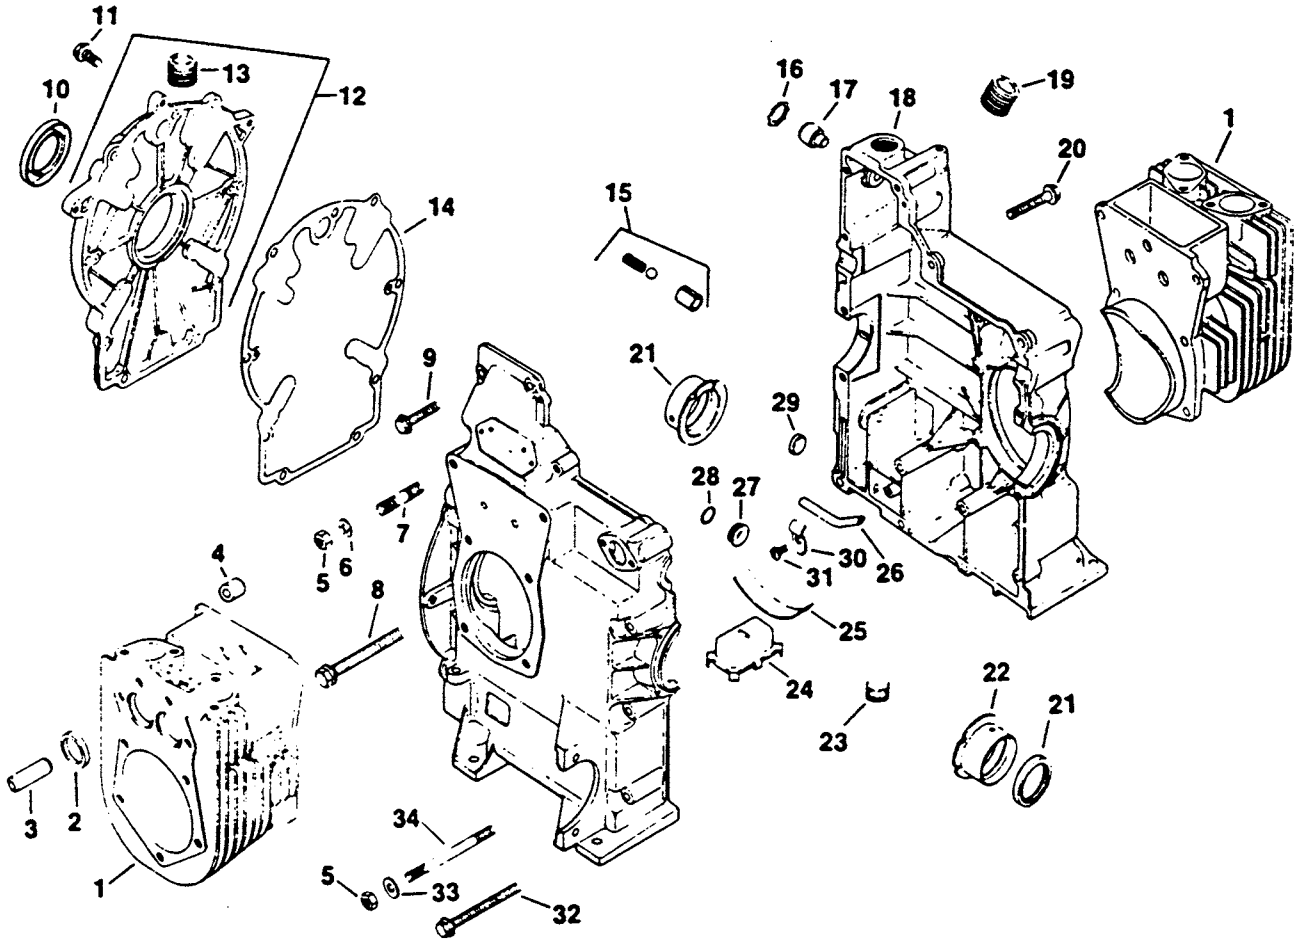

CRANKCASE - GROUP 7

CRANKCASE - GROUP 7

ITEM NO.	KOHLER PART NO.	GRAVELY PART NO.	DESCRIPTION
1	52 755 81	44201	Kit, cylinder barrel (2) (includes 2-4)
2	230265	12362	Insert, valve seat (4)
3	52 316 06	32674	Guide, valve (4)
4	52 158 04	42373	Bushing, locating (2)
5	X-82-2	120376	Nut, hex 5/16-18 (16)
6	52 468 12	446354	Washer, flat 5/16 (12)
7	52 072 12	42327	Step stud 5/16-18x3/4", 3/8-16x5/8", 2" long (12)
8	25 086 13	42328	Screw, hex flange 3/16-16x3-5/8 (2)
9	25 086 10	42329	Screw, hex flange 5/16-18x1-1/2 (3)
10	X-583-5	32606	Seal, rear oil 1-3/8" I.D. (2)
11	25 086 10	42329	Screw, hex wash. hd. 5/16-18x1.5 (9)
12	52 755 54	40794	Kit, closure plate (includes 13)
13	X-75-23	39259	Plug, hex ctsk. 1/8 N.P.T.F.
14	52 041 15	42331	Gasket, closure plate
15	52 755 50	40771	Kit, oil relief
16	X-269-43	32593	Ring, retaining
17	52 078 05	42332	Shaft, governor
18			Crankcase (Service with Short Block 52 522 69)
19	X-75-10	103879	Plug, solid sq. hd. 3/8 N.P.T.F.
20	25 086 12	42333	Screw, hex flange 5/16-18x2 (2)
21	52 032 10	33939	Seal, front oil
22	52 030 10	37951	Bearing, sleeve (2)
	52 030 11	34075	Bearing, sleeve .010
	52 030 12	37970	Bearing, sleeve .020
23	X-75-32	32618	Plug, hex ctsk. 3/8 N.P.T.F.
24	52 095 03	37954	Housing, oil pickup
25	52 237 02	34173	Clip, spring
26	52 123 10	37955	Tube, oil pickup
27	52 139 08	37946	Plug 3/4" O.D.
28	52 141 02	37949	O-ring
29	X-702-15	34174	Plug, cup 5/16
30	52 237 05	42334	Clamp, tube
31	X-67-64	32610	Screw, hex wash. hd. 10-32x7/16
32	25 086 11	42335	Screw, hex flange 5/16-18x3-1/2 (6)
33	41 468 01	32682	Washer, plain 5/16 (4)
34	X-352-33	32676	Stud 5/16-18x4-1/8 (2)