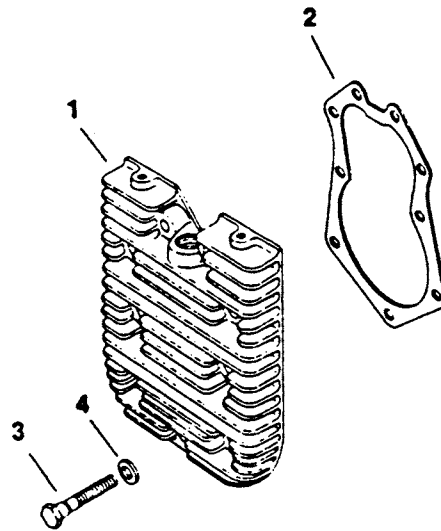

CYLINDER HEAD - GROUP 9

ITEM NO.	KOHLER PART NO.	GRAVELY PART NO.	DESCRIPTION
1	52 015 08	32508	Head, cylinder (2)
2	52 041 18	38031	Gasket, head (2)
3	41 086 02	32491	Screw, hex hd. 5/16-18x1-1/2 (18)
4	220534	15412	Washer, plain 5/16 (18)