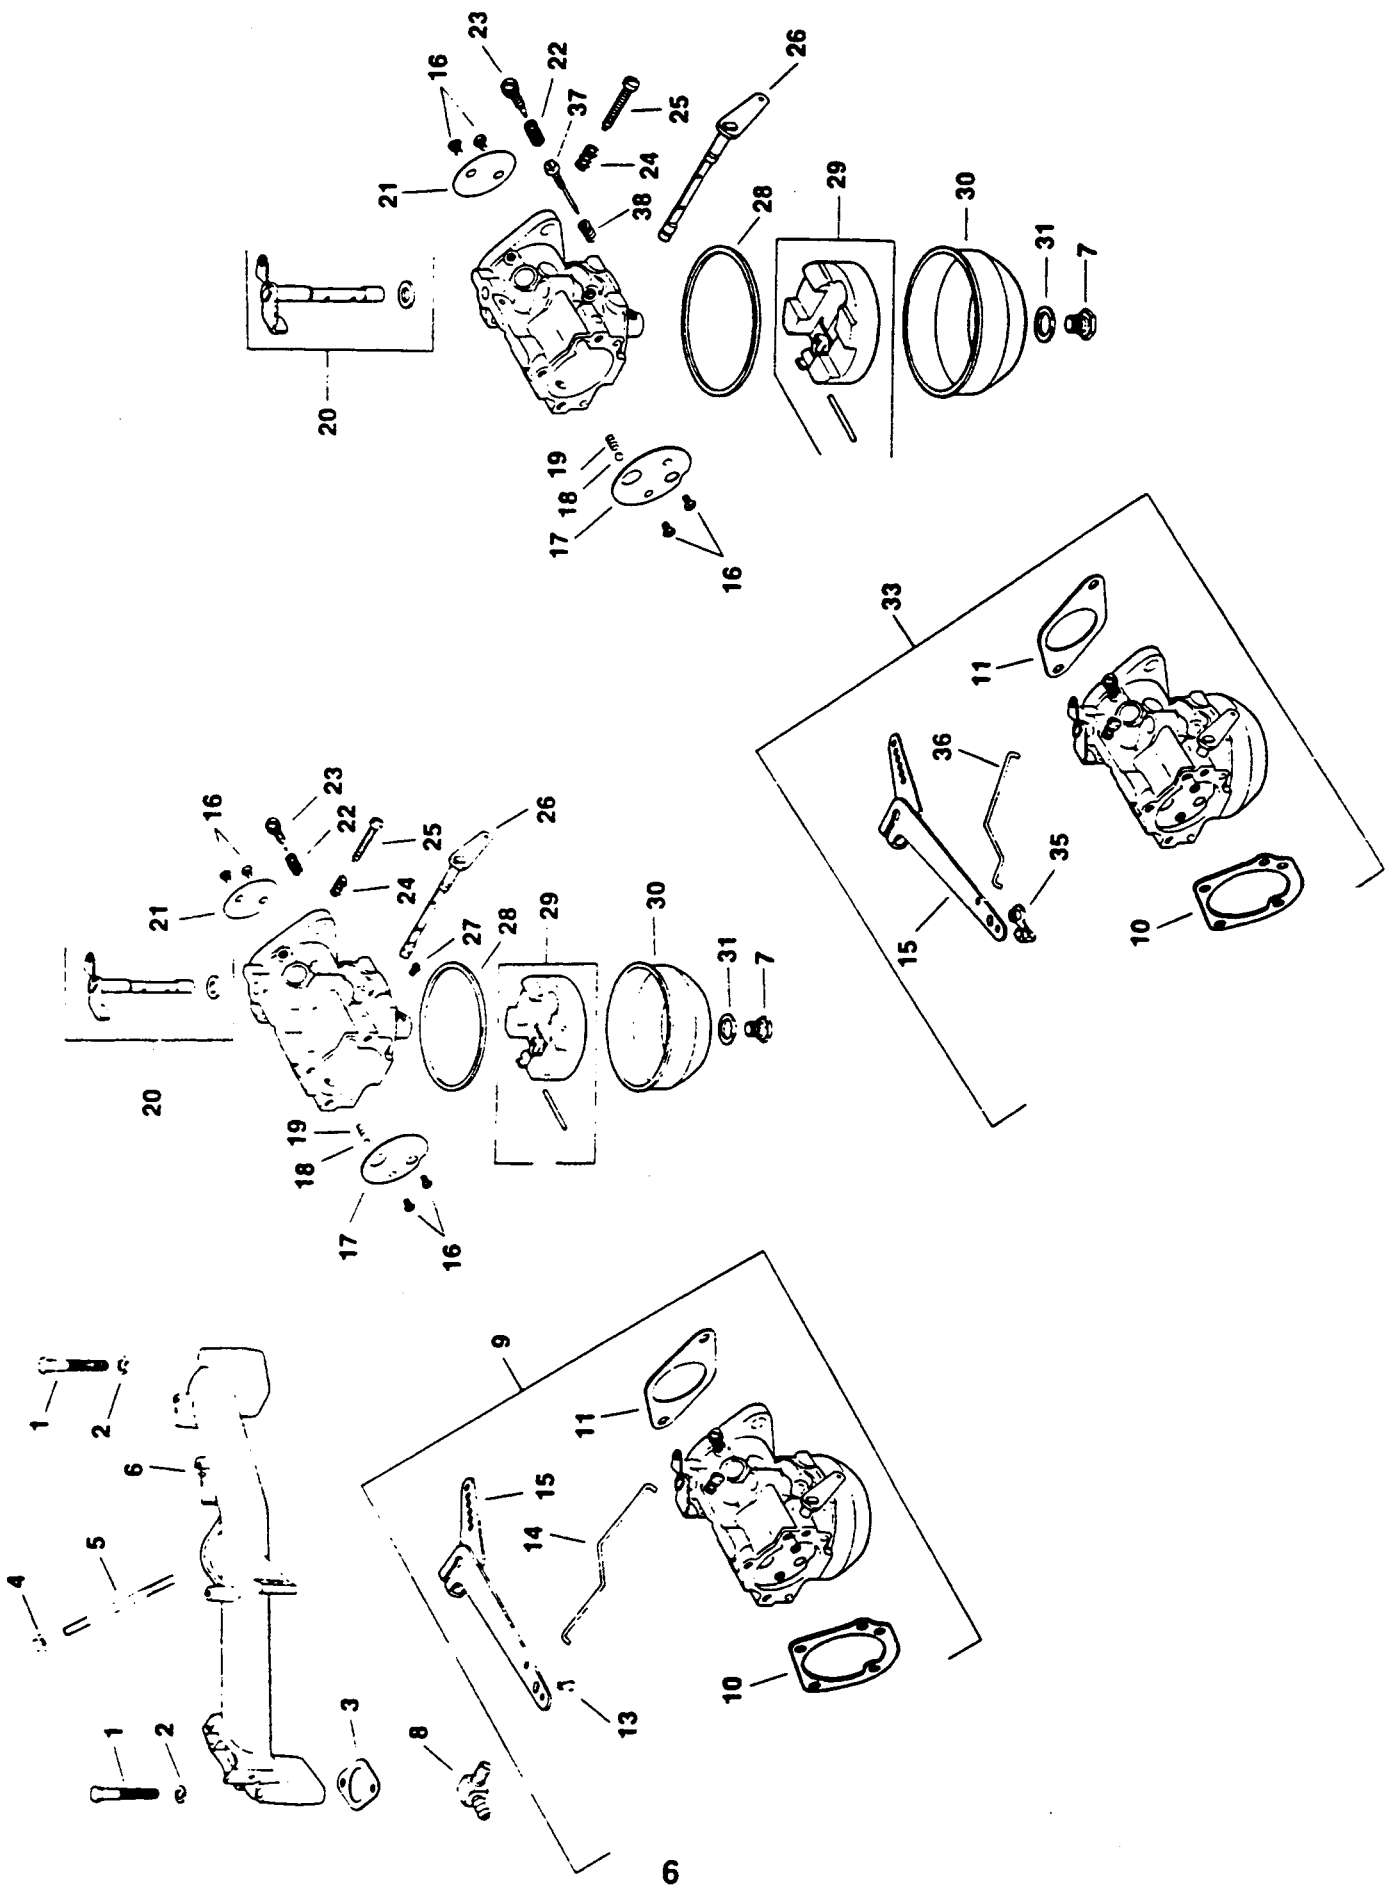

CARBURETOR - GROUP 5

CARBURETOR - GROUP 5

ITEM NO.	KOHLER PART NO.	GRAVELY PART NO.	DESCRIPTION
1	X-6-8	32608	Screw, H.C. 5/16-18x2-3/4 (4)
2	X-21-1	32588	Washer, lock 5/16 (4)
3	52 041 09	42322	Gasket, intake manifold (2)
4	X-77-2	124824	Nut, hex jam 5/16-18 (2)
5	X-352-37	32598	Stud 5/16-18x1 (2)
6	52 164 10	42323	Manifold, intake
7	25 100 05	44062	Screw, bowl retainer
8	25 155 02	14745	Connector, 90 hose
Before Serial No. 1822400016 built with the following:			
9	52 853 04	43468	Kit, Carburetor w/Linkage (Includes 10-31)
10	277069	32529	Gasket, Air Cleaner
11	271030	10790	Gasket, carburetor
13	25 158 07	44021	Bushing (2)
14	52 079 08	44044	Linkage, Governor
15	52 186 06	44045	Arm, Governor
16	25 086 27	44046	Screw, Throttle & Choke Plate (4)
17	25 146 03	44047	Plate, Choke
18	25 194 01	44048	Ball, Choke Friction
19	25 089 03	44049	Spring, Choke Friction
20	52 144 18	48739	Shaft, Throttle w/Lever & Seal
21	25 146 02	44051	Plate, Throttle
22	25 089 02	44052	Spring, idle fuel
23	25 368 01	44053	Needle, idle fuel adj.
24	25 089 04	44054	Spring, idle speed
25	25 086 26	44055	Screw, idle speed adj.
26	52 090 13	44056	Lever, Choke
27	52 337 06	46151	Jet, Main
28	25 041 04	44058	Gasket, bowl
29	25 757 09	44059	Kit, float
30	25 104 01	44060	Bowl, fuel