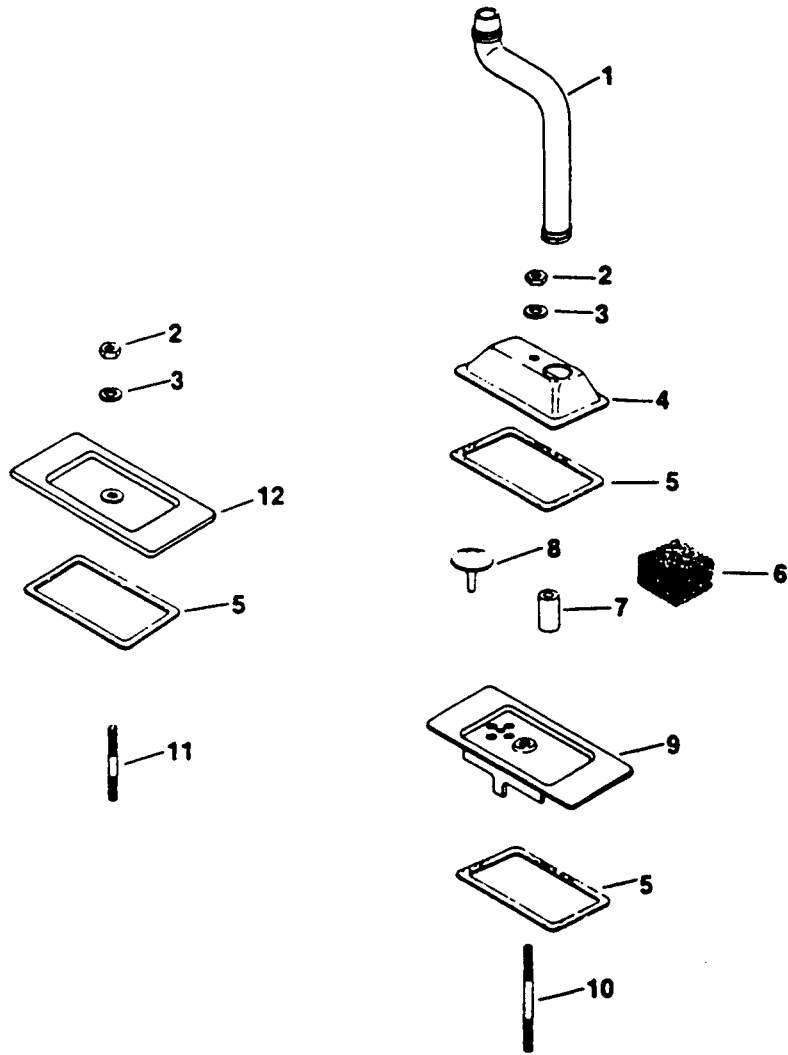

BREATHER AND VENT - GROUP 3

ITEM NO.	KOHLER PART NO.	GRAVELY PART NO.	DESCRIPTION
1	52 326 05	35341	Tube, Closed Breather
2	X-81-1	120375	Nut, hex 1/4-20 (2)
3	X-25-12	34171	Washer, plain 1/4 (2)
4	52 096 08	32544	Cover, #1 upper cylinder valve
5	52 055 01	32528	Gasket, cover (3)
6	231419	15386	Filter, breather
7	52 032 04	32517	Seal, breather
8	52 462 01	32578	Valve, umbrella
9	52 096 22	32545	Cover, #1 lower cyl. valve
10	275220	10774	Stud, #1 cyl. valve cover 1/4-20x3-1/4
11	X-352-39	32600	Stud, #2 cyl. valve cover 1/4-20x2-1/4
12	52 096 18	32542	Cover, #2 cylinder valve