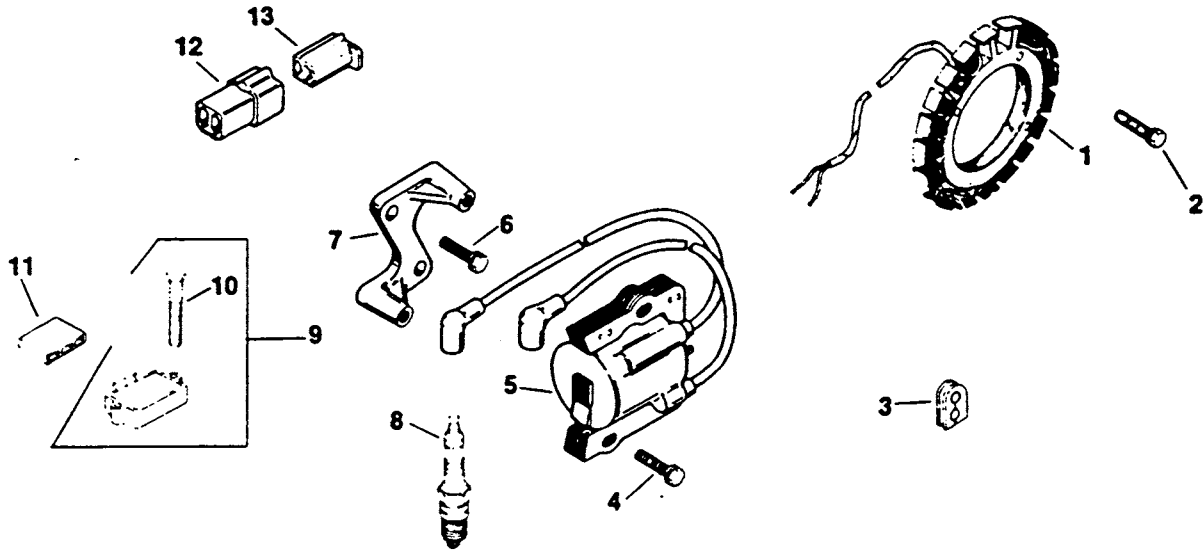

IGNITION - GROUP 18

ITEM NO.	KOHLER PART NO.	GRAVELY PART NO.	DESCRIPTION
1	237878	18626	Kit, stator
2	X-67-51	32609	Screw, hex wash. hd. 10-24x3/4 (4)
3	52 313 02	42346	Grommet
4	25 086 15	42347	Screw, hex wash. hd. 1/4-20x1 (2) (Module to Bracket)
5	52 584 02	42348	Module, ignition
6	25 086 16	42349	Screw, hex wash. hd. 1/4-20x7/8 (2) (Bracket to Cyl. Barrel)
7	52 126 08	42350	Bracket, module
8	52 132 02	10842	Spark plug (2)
9	25 755 03	32492	Rectifier-regulator(Includes 10)
10	X-132-5	40747	Screw, 1/4-20x5/8 (2)
11	236602	32489	Connector, female (3 contact)
12	52 155 04	42351	Connector, Female
13	41 155 03	42352	Connector, male (2 contact)
	25 518 05	40781	Lead, black, rectifier/regulator (5" - 14 gauge - uninsulated push on tab terminals)
	52 518 17	44314	Lead, white, module to connector (12.5" - 18 gauge - insulated push on tab uninsulated push-on tab terminals)