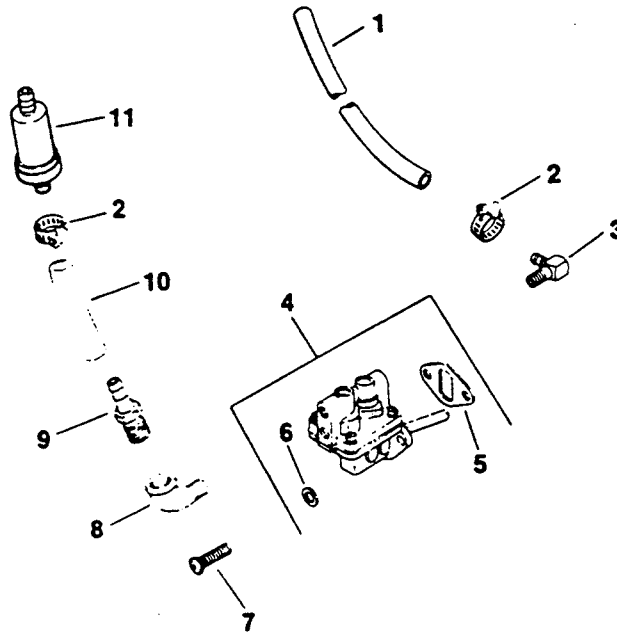

CYLINDER HEAD - GROUP 9

ITEM NO.	KOHLER PART NO.	GRAVELY PART NO.	DESCRIPTION
1	52 015 08	32508	Head, cylinder (2)
2	52 041 18	38031	Gasket, head (2)
3	41 086 02	32491	Screw, hex hd. 5/16-18x1-1/2 (18)
4	220534	15412	Washer, plain 5/16 (18)

DIPSTICK - GROUP 10

ITEM NO.	KOHLER PART NO.	GRAVELY PART NO.	DESCRIPTION
1	52 038 04	32520	Dipstick, 11-5/16" blade
2	52 123 09	32554	Tube, oil level
3	X-67-64	32610	Screw, 10-32x3/8"
4	52 154 01	32559	Clip, tube
5	52 173 01	37962	Cap, pipe
6	52 134 04	37960	Tube, oil fill
7	X-427-1	37961	Nut, lock

ELECTRIC START - GROUP 11

ITEM NO.	KOHLER PART NO.	GRAVELY PART NO.	DESCRIPTION
1	52 098 03	32546	Starter assembly (Includes 4-10)
2	X-20-1	120380	Washer, lock 1/4 (2)
3	X-81-1	120375	Nut, hex 1/4-20 (2)
4	52 755 05	32584	Kit, drive (includes 5)
5	52 755 08	32585	Kit, drive parts
6	52 227 01	32569	Cap, drive end
7	52 170 02	32564	Armature
8	52 211 01	32567	Bolt, thru 1/4-20x5-7/8 (2)
9	277612	46152	Cap, commutator end (Includes 10)
10	48 755 15	18610	Kit, brush
	25 450 03	42692	Tag, caution

FUEL PUMP - GROUP 14

ITEM NO.	KOHLER PART NO.	GRAVELY PART NO.	DESCRIPTION
1	52 353 04	39272	Line, fuel 1/4" I.D. x 6-3/4" long
2	X-426-9	22146	Clamp, hose (4)
3	25 155 02	14745	Connector, 90 hose (2)
4	52 559 01	32581	Pump, fuel assembly (includes 5 & 6)
5	25 041 05	43979	Gasket, fuel pump
6	X-25-63	32685	Washer, plain 1/4 (2)
7	47 086 08	32587	Screw, pozidriv T.H. 1/4-20x5/8 (2)
8	X-274-8	38091	Elbow, 45 Degree Street
9	X-380-1	24939	Connector, Straight Hose
10	25 353 02	40740	Line, fuel 1/4" I.D. x 3" long
11	25 050 01	40742	Filter, fuel