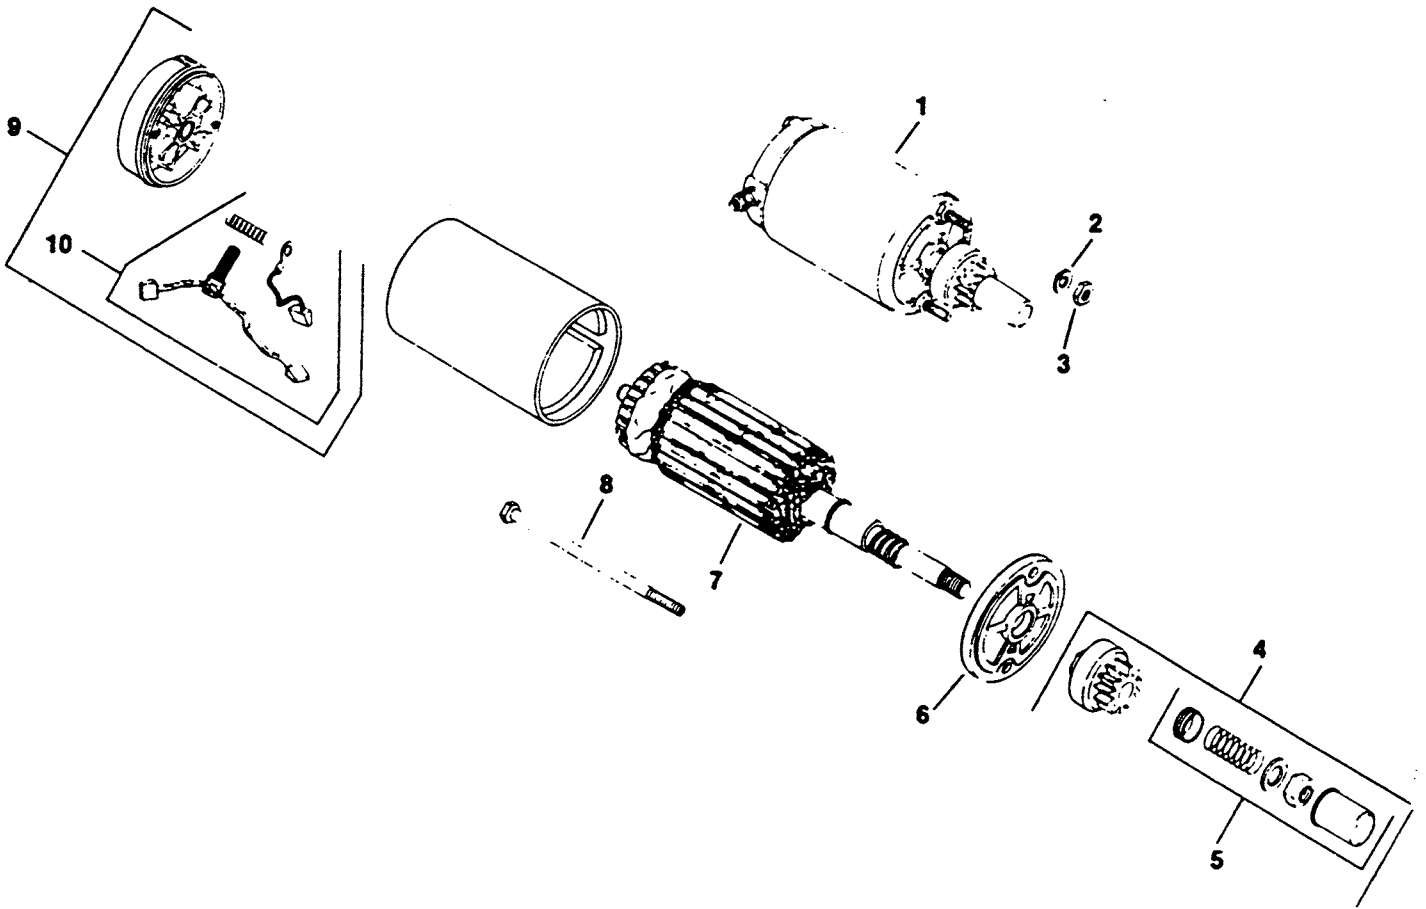

ELECTRIC START - GROUP 11

ITEM NO.	KOHLER PART NO.	GRAVELY PART NO.	DESCRIPTION
1	52 098 03	32546	Starter assembly (Includes 4-10)
2	X-20-1	120380	Washer, lock 1/4 (2)
3	X-81-1	120375	Nut, hex 1/4-20 (2)
4	52 755 05	32584	Kit, drive (includes 5)
5	52 755 08	32585	Kit, drive parts
6	52 227 01	32569	Cap, drive end
7	52 170 02	32564	Armature
8	52 211 01	32567	Bolt, thru 1/4-20x5-7/8 (2)
9	277612	46152	Cap, commutator end (Includes 10)
10	48 755 15	18610	Kit, brush
	25 450 03	42692	Tag, caution