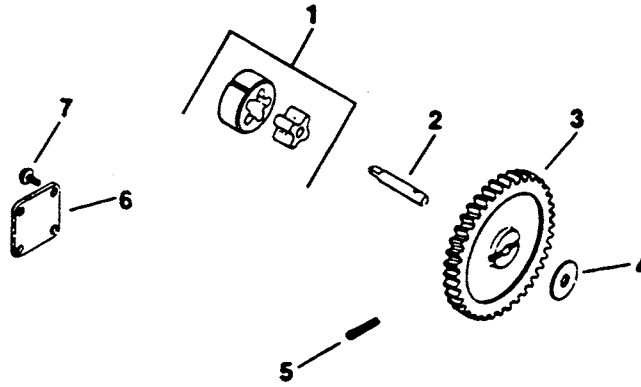

OIL PUMP - GROUP 25

ITEM NO.	KOHLER PART NO.	GRAVELY PART NO.	DESCRIPTION
1	52 393 09	42362	Rotor set
2	52 144 05	32557	Shaft, oil pump
3	52 043 05	37968	Gear, oil pump
4	52 422 01	32575	Spacer Shim (A.R. Max. 2)
5	X-280-25	32594	Pin, roll
6	52 096 03	32543	Cover, oil pump
7	X-67-64	32610	Screw, hex wash. hd. 10-32x7/16 (4)