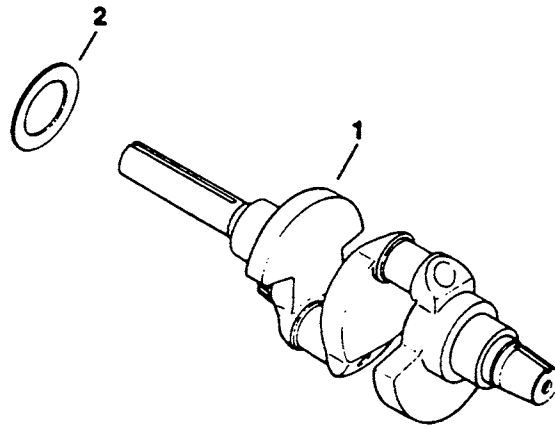

CRANKSHAFT - GROUP 8

ITEM NO.	KOHLER PART NO.	GRAVELY PART NO.	DESCRIPTION
1	52 014 63	37959	Crankshaft
2	52 468 03	32579	Washer, thrust .119/.122 (A.R.)
	52 468 04	32683	Washer, thrust .128/.131
	52 468 05	32684	Washer, thrust .137/.140 (A.R.)