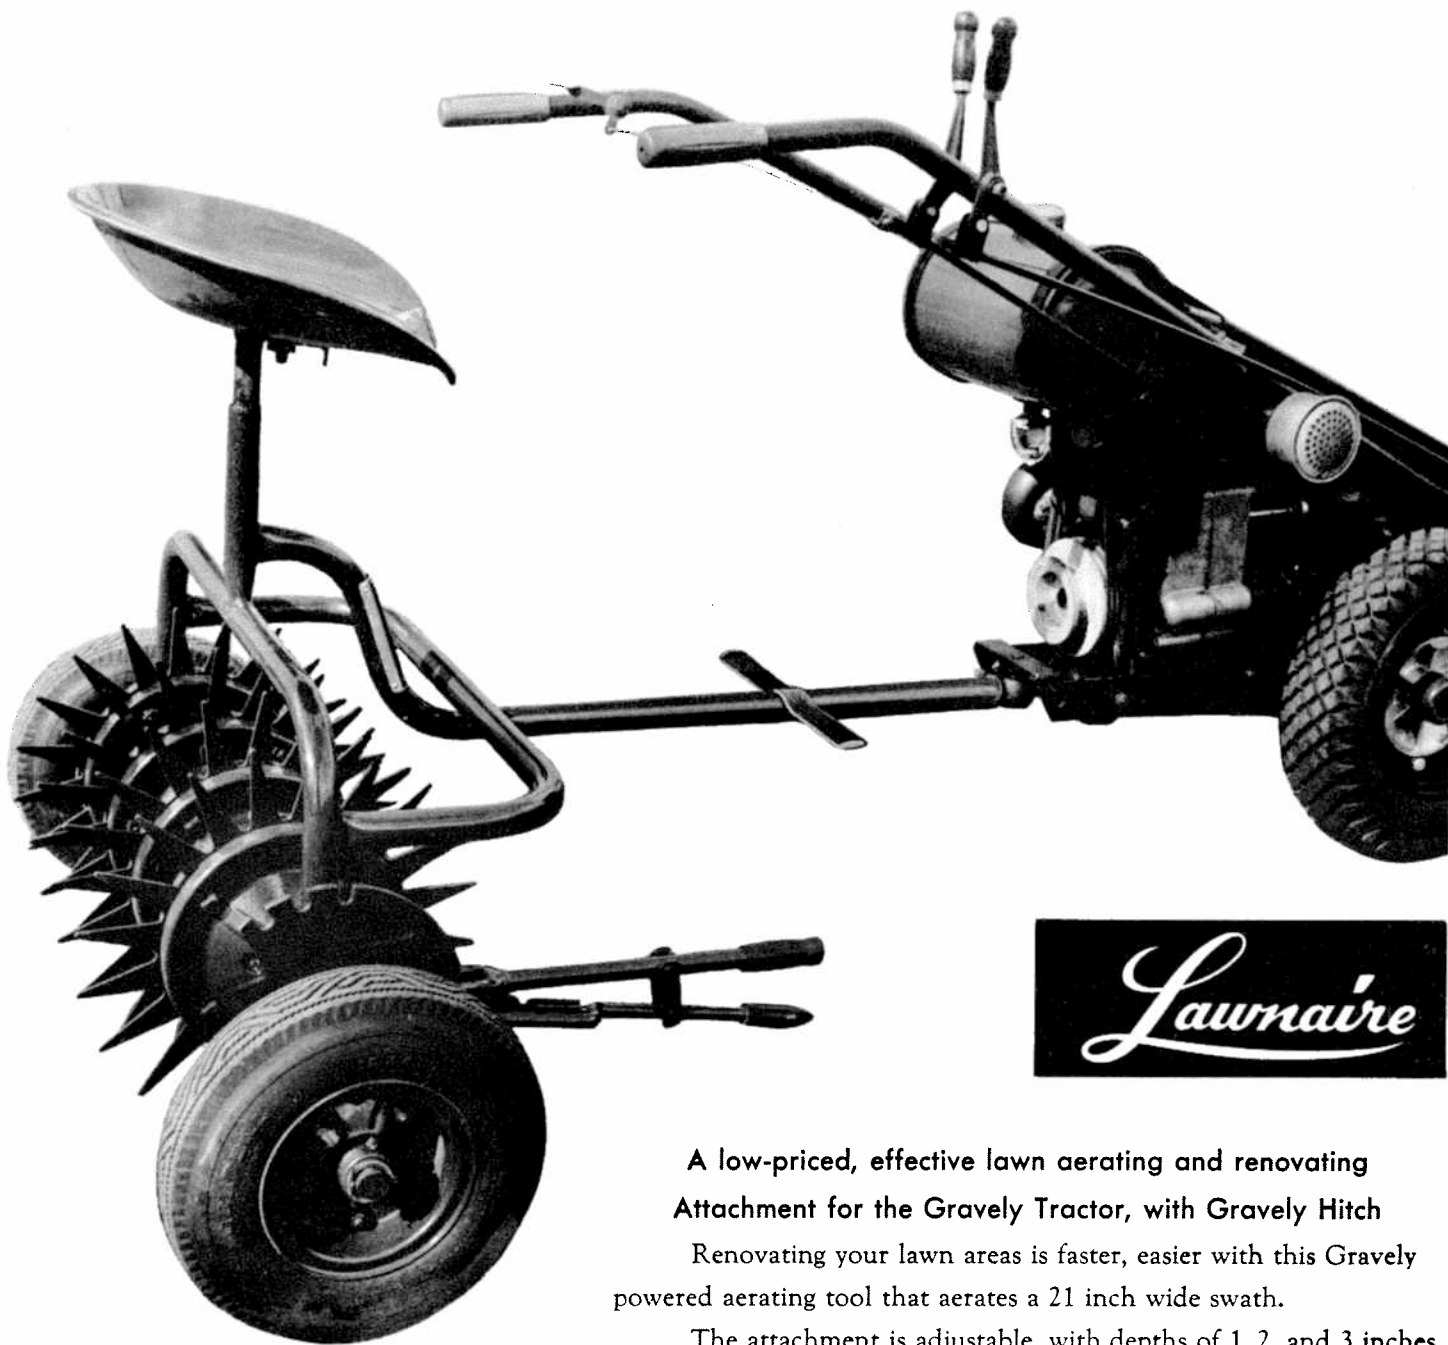

GRAVELY
offers ...

LAWNAERATOR

Lawnaire

A low-priced, effective lawn aerating and renovating Attachment for the Gravely Tractor, with Gravely Hitch

Renovating your lawn areas is faster, easier with this Gravely powered aerating tool that aerates a 21 inch wide swath.

The attachment is adjustable, with depths of 1, 2, and 3 inches, set quickly by a ratchet controlled hand lever, which also raises the tool out of the ground for transporting. Spring mounted saddle seat, pneumatic tires for greater comfort.

SPECIFICATIONS

Overall width: 36 inch, aerating 21 inches.

Knives: 3 inch x 3-16 plain or notched. "specify"

Chassis: 1- 1-4 O D Tubular Steel

Hitch: Adjustable telescoping drawbar
operates from Gravely Hitch.

Penetration: 1, 2, 3 inches. Adjustable.

Clearance: 3 inches in transporting position.

**For Prices, consult Price List. Order
from your Gravely Representative, or:**

GRAVELY TRACTORS, INC.

DUNBAR, WEST VIRGINIA