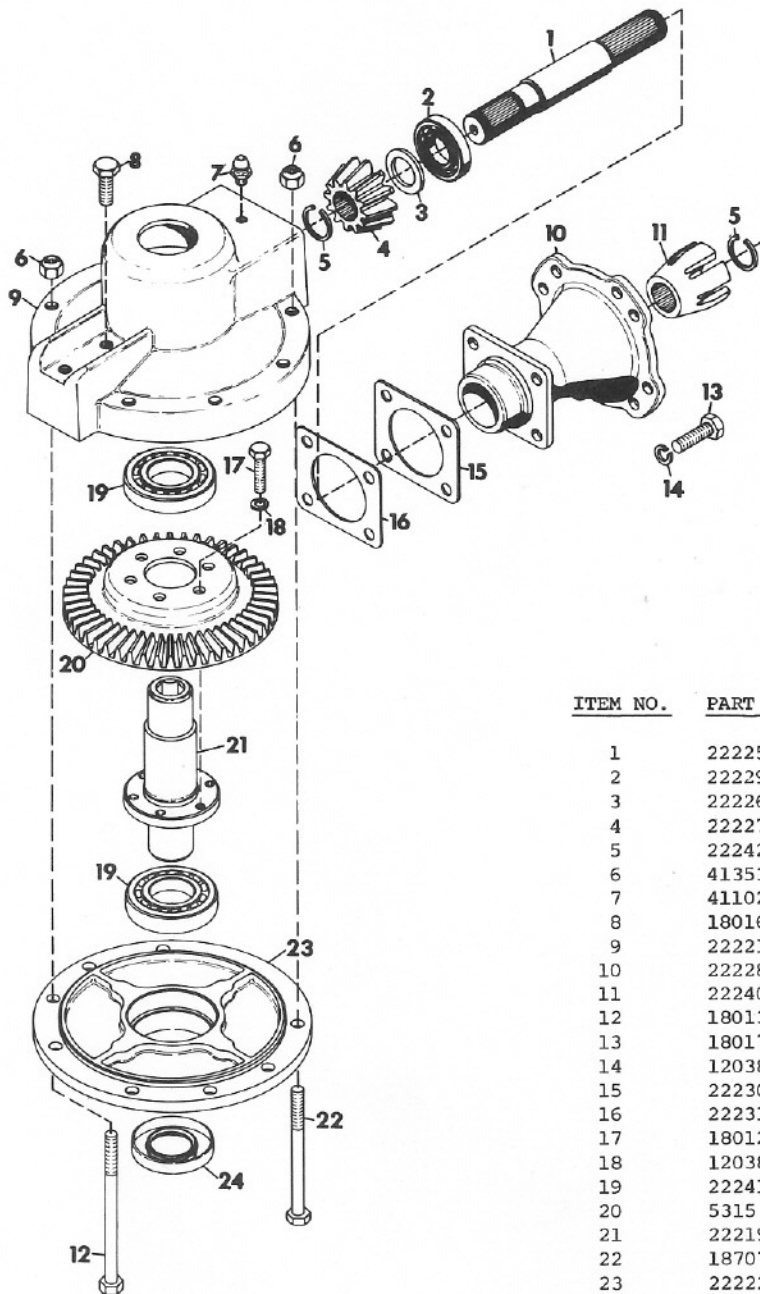

GRAVELY[®] ILLUSTRATED PARTS LIST

NAME: PLOW/CULTIVATOR DRIVE

PART NUMBER(S): 23334

ITEM NO.	PART NO.	DESCRIPTION
1	22225	Shaft, Drive.
2	22229	Bearing, Ball; .984 x 2.047 x .591
3	22226	Race, Thrust; 1.002 x 1.552 x .155
4	22227	Pinion, Bevel Rotary Plow
5	22242	Ring, Retaining; .937 Shaft
6	413534	Nut, Lock; 3/8-16 Washer Insert
7	411027	Fitting, Lube; 1/4-28
8	180166	Bolt, Hex; 1/2-13 x .500
9	22221	Housing, Gear
10	22228	Housing, Drive Shaft
11	22240	Clutch, Dog
12	180137	Bolt, Hex; 3/8-16 x 2.750
13	180175	Bolt, Hex; 1/2-13 x 1.25
14	120384	Washer, Lock; .500 SP
15	22230	Shim, .005
16	22231	Shim, .020
17	180121	Bolt, Hex; 3/8-16 x .875
18	120382	Washer, Lock; .375 SP
19	22241	Bearing, Ball; 2.165 x 3.543 x .709
20	5315	Gear, Bevel
21	22219	Hub, Bevel Gear
22	187070	Bolt, Hex; 3/8-16 x 2.562
23	22222	Plate, Gear Housing
24	22223	Seal, Oil; 2.165 x 3.250 x .375