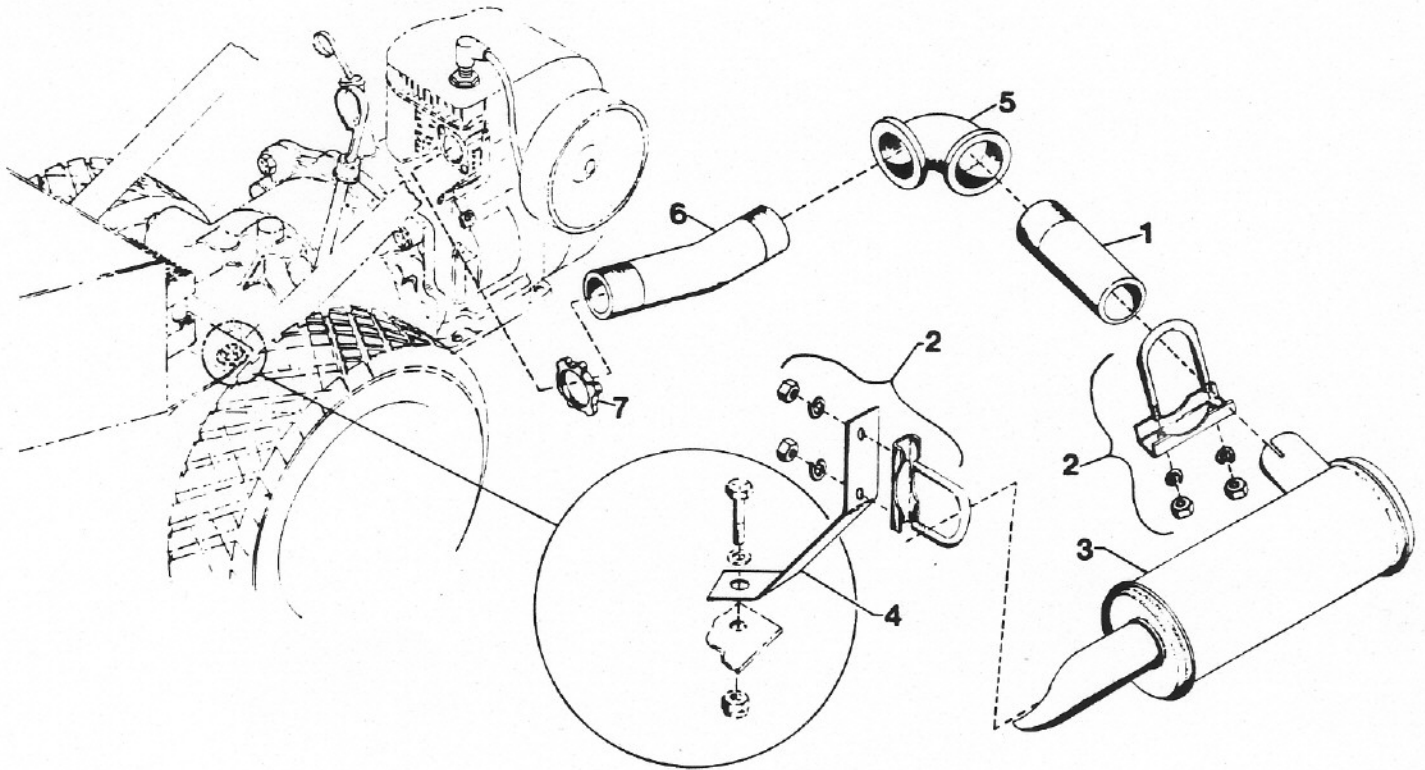

# GRAVELLY ILLUSTRATED PARTS LIST

NAME: QUIET TONE MUFFLER KIT

PART NUMBER(S): 22423

<u>ITEM NO.</u>	<u>PART NO.</u>	<u>QUANTITY</u>	<u>DESCRIPTION</u>
1	22426	1	Nipple, 1" Close
2	22440	1	Clamp, 1 1/2" Muffler
3	22424	1	Muffler
4	22425	1	Support, Muffler
5	127793	1	Elbow, Pipe; 90 Degree, 1 in.
6	10865	1	Tube, Muffler
7	10866	1	Nut, Conduit; 1" Pipe