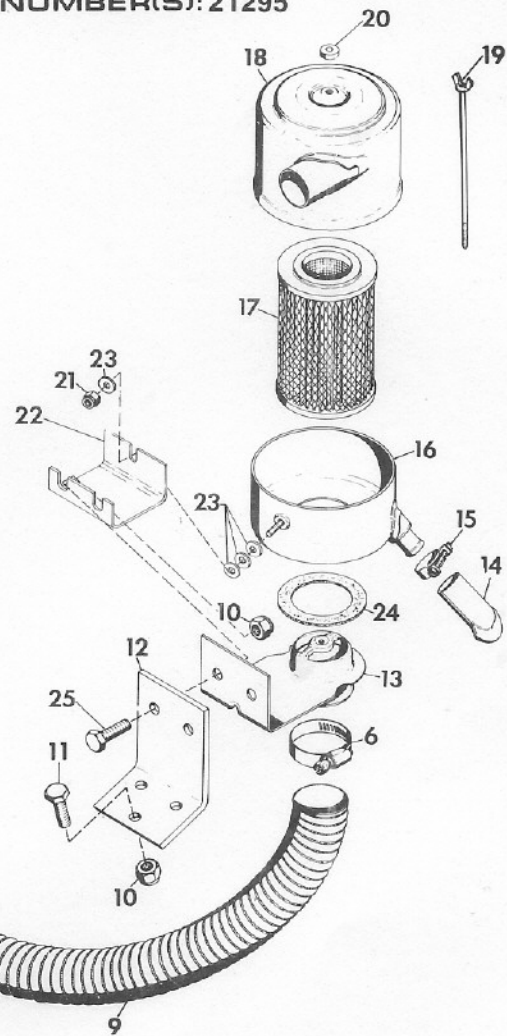

GRAVELLY ILLUSTRATED PARTS LIST

NAME: REMOTE AIR CLEANER KIT

21319
PART NUMBER(S): 21295

NOTE: Circle "A" Pertains to 8 HP Engines.

NOTE: Circle "B" Pertains to tractors assembled before serial number 313393.

Item No.	Part No.	Qty.	Description
1	21324	1	Gasket, Air Cleaner Elbow
2	24355	1	Asm, Air Cleaner Elbow
3	436706	3	Screw, Mash 8-32 x 2-3/4 Pan HD Slotted
4	21229	1	Gasket, Air Cleaner
5	24823	1	Asm, Elbow Air Cleaner
6	21245	2	Clamp, 2.25 Dia. Hose
7	113893	3	Washer, Copper; .219 x .500 x .049
8	436762	3	Screw Mach 10-32 x 3 Pan HD
9	21233	1	Hose, Air Cleaner Elbow
10	456004	5	Nut, Lock; 3/8-16 Washer Insert Hex
11	180122	3	Bolt, Hex; 3/8-16 x 1.00
12	21234	1	Bracket, Air Cleaner to tractor
13	21335	1	Bracket, Air Cleaner
14	21335	1	Unloader, Dust
15	21334	1	Clamp, Air Cleaner

Item No.	Part No.	Qty.	Description
16	21332	1	Housing, Lower
17	21333	1	Filter, Element
18	21331	1	Housing, Upper
19	21330	1	Bolt, Special Air Cleaner
20	10905	2	Washer, Sealing
21	419454	1	Nut, Lock; 1/4-20 Hex HD Washer Insert
22	21473	1	Support, Remote Air
23	120392	3	Washer, Flat; .281 x .625 x .065
24	21336	1	Gasket, Air Cleaner Cleaner
25	180123	1	Bolt, Hex; 3/8-16 x 1-1/8
26	103877	1	Plug Pipe; 1/8 in. SQ HD Steel
27	21247	2	Clamp, .88 Dia. Hose
28	21232	1	Hose, Crankcase Ventilation
29	21375	1	Spring, Hose
30	21320	1	Plate, Breather 10 & 12 HP Engines
31	21321	1	Plate, Breather 8 HP Engines