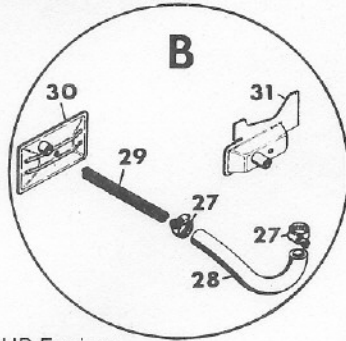

GRAVELLY ILLUSTRATED PARTS LIST

NAME: REMOTE AIR CLEANER KIT

21319
PART NUMBER(S): 21295

NOTE: Circle "A" Pertains to 8 HP Engines.

NOTE: Circle "B" Pertains to tractors assembled before serial number 313393.

Item No.	Part No.	Qty.	Description
1	21324	1	Gasket, Air Cleaner Elbow
2	24355	1	Asm, Air Cleaner Elbow
3	436706	3	Screw, Mash 8-32 x 2-3/4 Pan HD Slotted
4	21229	1	Gasket, Air Cleaner
5	24823	1	Asm, Elbow Air Cleaner
6	21245	2	Clamp, 2.25 Dia. Hose
7	113893	3	Washer, Copper; .219 x .500 x .049
8	436762	3	Screw Mach 10-32 x 3 Pan HD
9	21233	1	Hose, Air Cleaner Elbow
10	456004	5	Nut, Lock; 3/8-16 Washer Insert Hex
11	180122	3	Bolt, Hex; 3/8-16 x 1.00
12	21234	1	Bracket, Air Cleaner to tractor
13	21335	1	Bracket, Air Cleaner
14	21335	1	Unloader, Dust
15	21334	1	Clamp, Air Cleaner

Item No.	Part No.	Qty.	Description
16	21332	1	Housing, Lower
17	21333	1	Filter, Element
18	21331	1	Housing, Upper
19	21330	1	Bolt, Special Air Cleaner
20	10905	2	Washer, Sealing
21	419454	1	Nut, Lock; 1/4-20 Hex HD Washer Insert
22	21473	1	Support, Remote Air
23	120392	3	Washer, Flat; .281 x .625 x .065
24	21336	1	Gasket, Air Cleaner Cleaner
25	180123	1	Bolt, Hex; 3/8-16 x 1-1/8
26	103877	1	Plug Pipe; 1/8 in. SQ HD Steel
27	21247	2	Clamp, .88 Dia. Hose
28	21232	1	Hose, Crankcase Ventilation
29	21375	1	Spring, Hose
30	21320	1	Plate, Breather 10 & 12 HP Engines
31	21321	1	Plate, Breather 8 HP Engines