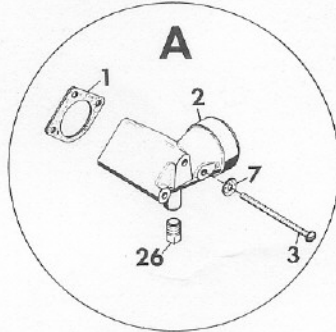

GRAVELLY ILLUSTRATED PARTS LIST

NAME: REMOTE AIR CLEANER KIT

21319
PART NUMBER(S): 21295

NOTE: Circle "A" Pertains to 8 HP Engines.

NOTE: Circle "B" Pertains to tractors assembled before serial number 313393.

Item No.	Part No.	Qty.	Description
1	21324	1	Gasket, Air Cleaner Elbow
2	24355	1	Asm, Air Cleaner Elbow
3	436706	3	Screw, Mash 8-32 x 2-3/4 Pan HD Slotted
4	21229	1	Gasket, Air Cleaner
5	24823	1	Asm, Elbow Air Cleaner
6	21245	2	Clamp, 2.25 Dia. Hose
7	113893	3	Washer, Copper; .219 x .500 x .049
8	436762	3	Screw Mach 10-32 x 3 Pan HD
9	21233	1	Hose, Air Cleaner Elbow
10	456004	5	Nut, Lock; 3/8-16 Washer Insert Hex
11	180122	3	Bolt, Hex; 3/8-16 x 1.00
12	21234	1	Bracket, Air Cleaner to tractor
13	21335	1	Bracket, Air Cleaner
14	21335	1	Unloader, Dust
15	21334	1	Clamp, Air Cleaner

Item No.	Part No.	Qty.	Description
16	21332	1	Housing, Lower
17	21333	1	Filter, Element
18	21331	1	Housing, Upper
19	21330	1	Bolt, Special Air Cleaner
20	10905	2	Washer, Sealing
21	419454	1	Nut, Lock; 1/4-20 Hex HD Washer Insert
22	21473	1	Support, Remote Air
23	120392	3	Washer, Flat; .281 x .625 x .065
24	21336	1	Gasket, Air Cleaner Cleaner
25	180123	1	Bolt, Hex; 3/8-16 x 1-1/8
26	103877	1	Plug Pipe; 1/8 in. SQ HD Steel
27	21247	2	Clamp, .88 Dia. Hose
28	21232	1	Hose, Crankcase Ventilation
29	21375	1	Spring, Hose
30	21320	1	Plate, Breather 10 & 12 HP Engines
31	21321	1	Plate, Breather 8 HP Engines