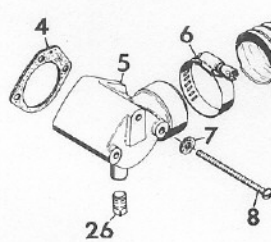

GRAVELLY ILLUSTRATED PARTS LIST

NAME: REMOTE AIR CLEANER KIT

21319
PART NUMBER(S): 21295

NOTE: Circle "A" Pertains to 8 HP Engines.

NOTE: Circle "B" Pertains to tractors assembled before serial number 313393.

Item No.	Part No.	Qty.	Description
1	21324	1	Gasket, Air Cleaner Elbow
2	24355	1	Asm, Air Cleaner Elbow
3	436706	3	Screw, Mash 8-32 x 2-3/4 Pan HD Slotted
4	21229	1	Gasket, Air Cleaner
5	24823	1	Asm, Elbow Air Cleaner
6	21245	2	Clamp, 2.25 Dia. Hose
7	113893	3	Washer, Copper; .219 x .500 x .049
8	436762	3	Screw Mach 10-32 x 3 Pan HD
9	21233	1	Hose, Air Cleaner Elbow
10	456004	5	Nut, Lock; 3/8-16 Washer Insert Hex
11	180122	3	Bolt, Hex; 3/8-16 x 1.00
12	21234	1	Bracket, Air Cleaner to tractor
13	21335	1	Bracket, Air Cleaner
14	21335	1	Unloader, Dust
15	21334	1	Clamp, Air Cleaner

Item No.	Part No.	Qty.	Description
16	21332	1	Housing, Lower
17	21333	1	Filter, Element
18	21331	1	Housing, Upper
19	21330	1	Bolt, Special Air Cleaner
20	10905	2	Washer, Sealing
21	419454	1	Nut, Lock; 1/4-20 Hex HD Washer Insert
22	21473	1	Support, Remote Air
23	120392	3	Washer, Flat; .281 x .625 x .065
24	21336	1	Gasket, Air Cleaner Cleaner
25	180123	1	Bolt, Hex; 3/8-16 x 1-1/8
26	103877	1	Plug Pipe; 1/8 in. SQ HD Steel
27	21247	2	Clamp, .88 Dia. Hose
28	21232	1	Hose, Crankcase Ventilation
29	21375	1	Spring, Hose
30	21320	1	Plate, Breather 10 & 12 HP Engines
31	21321	1	Plate, Breather 8 HP Engines